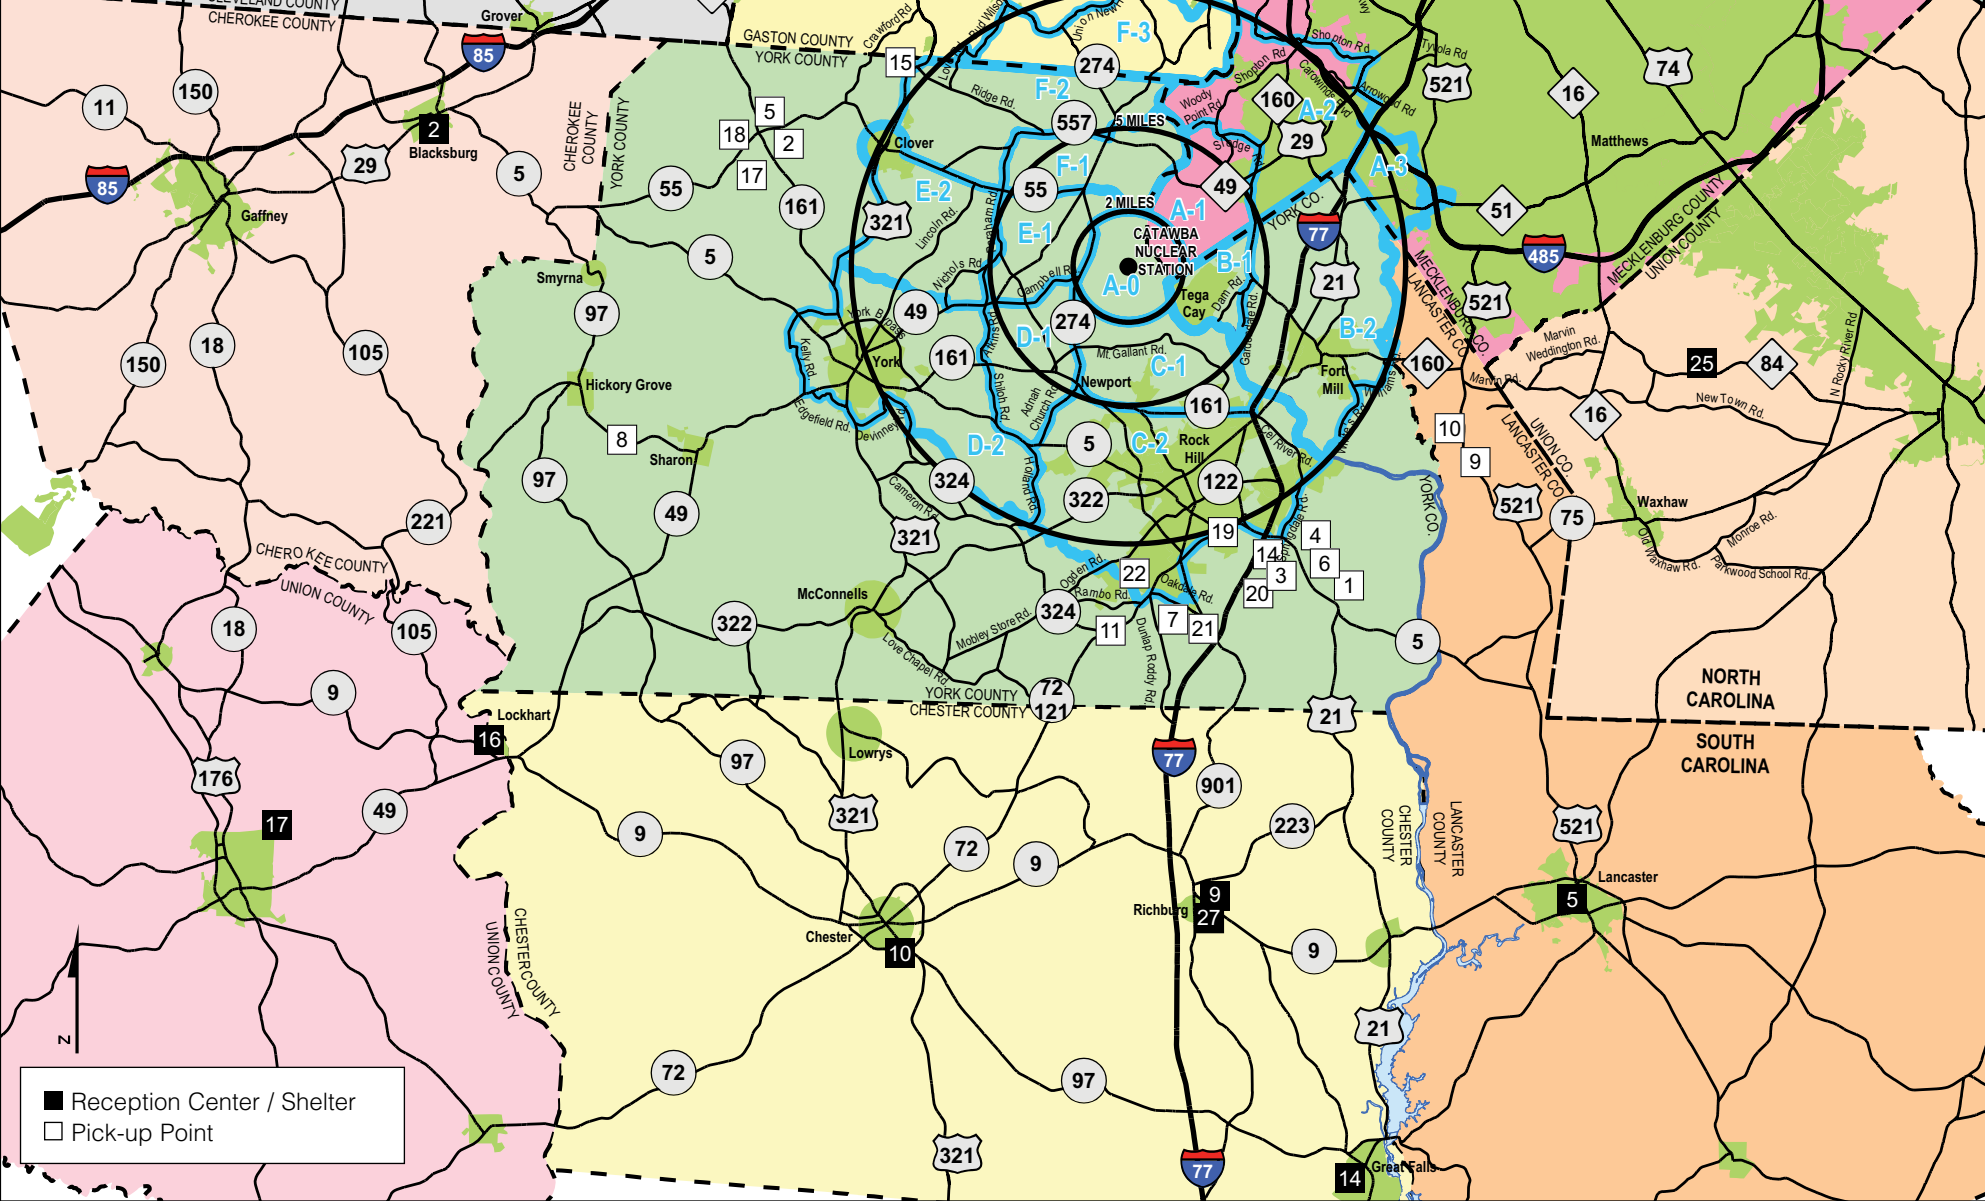

Hwy.	Location	Road Name
274	Between Newport & Lake Wylie	Hand's Mill Hwy.
49	Between York & NC state line	Charlotte Hwy.
49	Between York & Sharon	Sharon Road
49	Between Sharon & Chester County	Lockhart Road
322	Between Rock Hill & McConnells	McConnells Hwy.
322	Between McConnells & Bullock Ck.	W. McConnells Hwy.
161	Between Cherry Rd. & Museum Rd.	Celanese Road
161	Between Museum Rd. & York	Old York Road
122	Inside Rock Hill	Dave Lyle Blvd.
5	Between York & Cherokee Co.	Black Hwy.
5	Between Rock Hill & York	York Hwy.
5	Inside Rock Hill	West Main St.
72	Inside Rock Hill	Saluda St.
121	Between Rock Hill & Chester Co.	Saluda Road

Reception Center / Shelter
 Pick-up Point